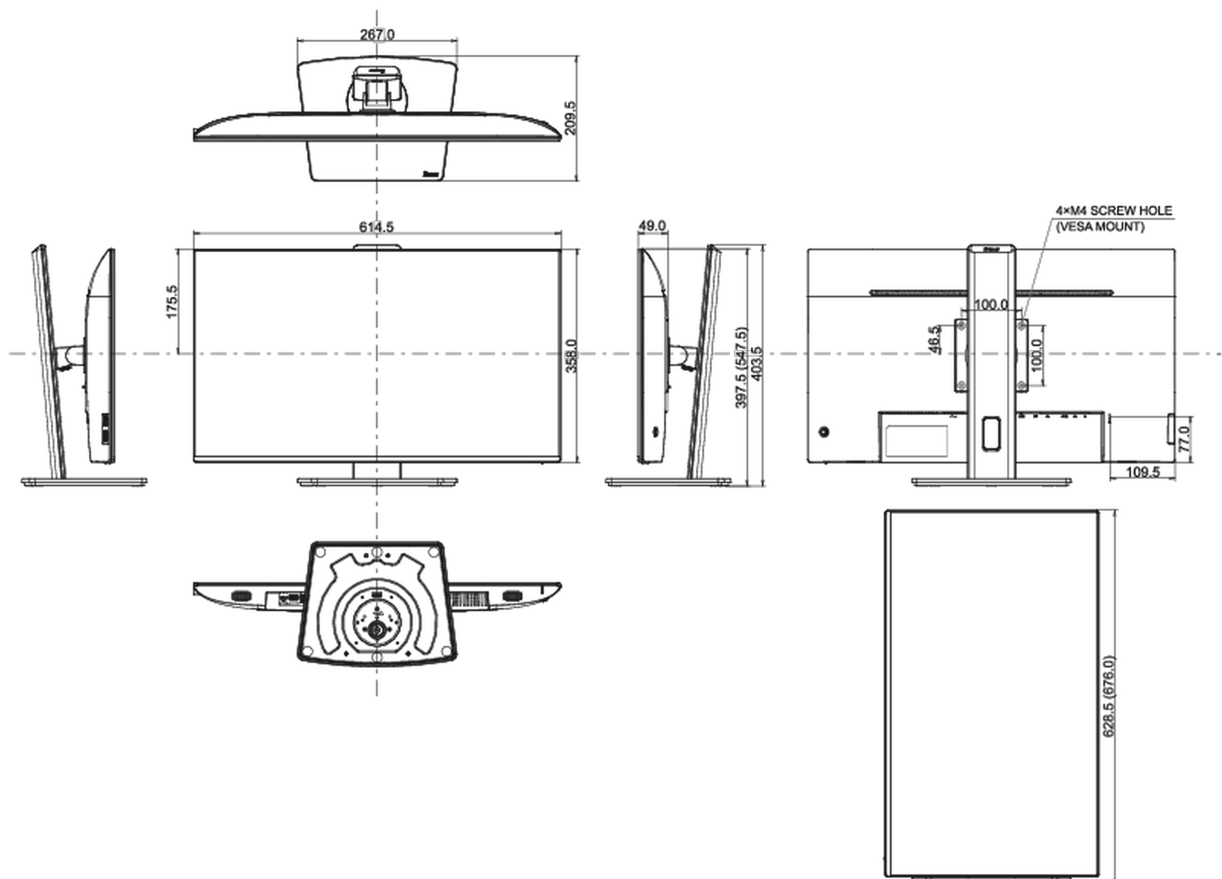

04 MECHANICAL

Display position adjustments	height, swivel, tilt, pivot (rotation both sides)
Height adjustment	150mm
Rotation (PIVOT function)	90°
Swivel stand	90°; 45° left; 45° right
Tilt angle	23° up; 5° down
VESA mounting	100 x 100mm
Cable management system	yes

05 ACCESSORIES INCLUDED

Cables	power, USB, HDMI, DP
Other	quick start guide, safety guide

06 POWER MANAGEMENT

Power supply unit	internal
Power supply	AC 100 - 240V, 50/60Hz
Power usage	34W typical, 0.5W stand by, 0.3W off mode

08 DIMENSIONS / WEIGHT

Product dimensions W x H x D	614.5 x 397.5 (547.5) x 209.5mm
Box dimensions W x H x D	688 x 463 x 138mm
Weight (without box)	6.3kg
Weight (with box)	8.7kg
EAN code	4948570123803

All trademarks and registered trademarks acknowledged. E & O E. Specification subject to change without notice. All LCD's comply with ISO-9241-307:2008 in connection with pixel defects.